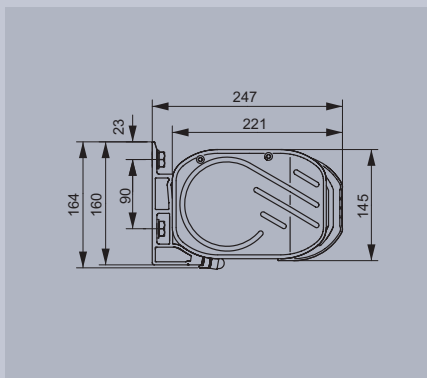

Opal® Lux: Limit dimensions and number* of brackets

Width in mm	Number of arms	Number of lamps	Transformers	Length of arm in mm					
				1500 (min. width 2310)	2000 (min. width 2810)	2500 (min. width 3310)	3000 (min. width 3810)	3500 (min. width 4310)	4000 (min. width 4810)
2310 - 2500	2	4	2	2					
2501 - 3000	2	5	2	2	2	2			
3001 - 3500	2	5	2	2	2	2	2		
3501 - 4000	2	6	2	2	2	2	2	2	
4001 - 4500	2	6	2	2	2	2	2	2	2
4501 - 5000	2	7	3	2	2	2	2	2	2
5001 - 5500	2	7	3	3	3	3	3	3	3
5501 - 6000	2	8	3	3	3	3	3	3	3
6001 - 6500	2	8	3	3	3	3	3	3	3
Connected systems				(min. width on request)					
6501 - 7000	4	10	4	4	4	4	4		
7001 - 8000	4	12	4	4	4	4	4		
8001 - 9000	4	12	4	4	4	4	4	4	
9001 - 10000	4	14	5	4	4	4	4	4	4
10001 - 11000	4	14	5	6	6	6	6	6	6
11001 - 12000	4	16	6	6	6	6	6	6	6

Key

Warning: only symmetrical systems available.

The technology used means that the effective material width may deviate from the awning width depending on the drive used.

*The number of brackets is with reference to a pressure-resistant subsurface such as C20/25 concrete or metal with at least the same pull-out strength.

If the subsurface is poor, it must be upgraded to this pull-out strength or more or other brackets must be used.

Installation

Wall installation