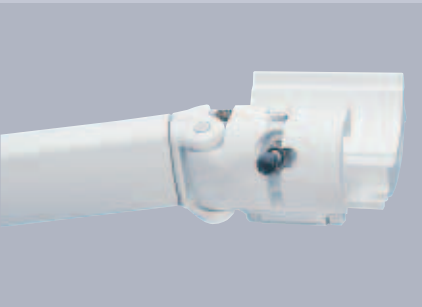

**Awnings from Griesser.
Opal®**

max. 6500 mm, single awning
max. 12000 mm, connected systems

max. 4000 mm

Cassette awning

The Opal® cassette awning fulfils various requirements with one compact and universally applicable solution. Thanks to the perfect all-round protection, the awning fabric is protected from wind, rain and snow and will continue to look good for years to come. The low cassette height of only 145 mm gives the awning an elegant and compact appearance when closed.

Option

Opal® Lux

Opal® is available with the option of integrated lighting in the bottom of the cassette. The economical low volt technology provides an all-year-round lighting system. Because the spotlights can be angled individually, they can create a pleasant atmosphere when viewed from both the outside and indoors.

Convincing technology

Arm parts

Drop-forged arm parts ensure longevity and smooth operation.

Round steel link chain

The round steel link chain in the middle hinge ensures that the arm and cloth are perfectly tensioned.

Wind safety locking mechanism

Prevents the awning from being caught and blown up by winds.

Incline adjustment

The incline can be easily adjusted when the tilting slide is open. The cassette itself is securely locked.