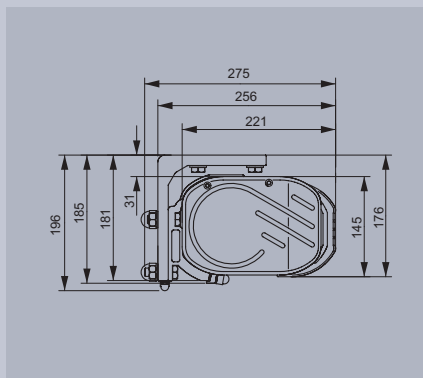

Ceiling installation, bracket forwards